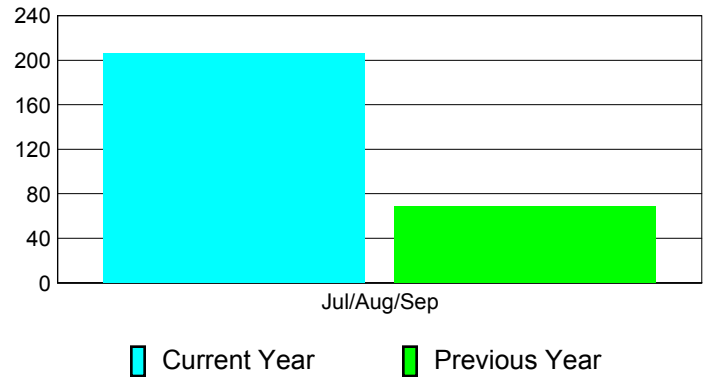

Membership Results
2012-2013

Membership
2011-2012

Month	Net Memb Goal	Actual New Memb	Actual Dropped Memb	Gain/Loss of Memb	Gain/Loss of Memb
Jul/Aug/Sep		299	-93	206	69
Totals		299	-93	206	69

Membership Results 2012-2013

Goal, New, Dropped, Gain/Loss

Comparison of Membership Gain/Loss

Current Year Compared to the Previous Year

Gender Comparison 2012-2013

Male Female