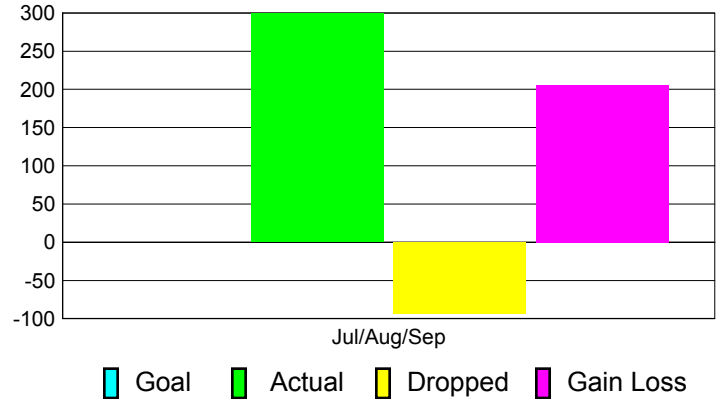

Membership Results 2012-2013

Goal, New, Dropped, Gain/Loss