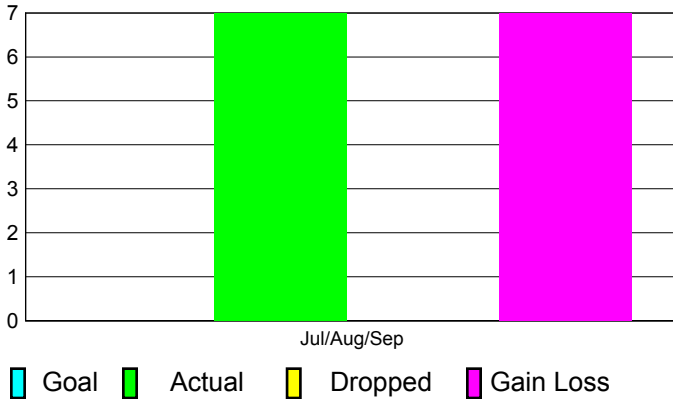

2012-2013 GMT Reports for District (or Undistricted) **District 318 E**

GMT: **M NAGARAJAN**

Location: **INDIA**

GMT CA: **6**

CLUBS

Club Results
2012-2013

Clubs
2011-2012

Month	New Club Goal	Actual New Clubs	Actual Dropped Clubs	Gain/Loss of Clubs	Gain/Loss of Clubs
Jul/Aug/Sep		7	0	7	1
Totals		7	0	7	1

Club Results 2012-2013

Goal, New, Dropped, Gain/Loss

Comparison of Club Gain/Loss

Current Year Compared to the Previous Year

YTD Status Quo Clubs 2012-2013

Status Quo Clubs Compared to Status Quo Members

MEMBERSHIP